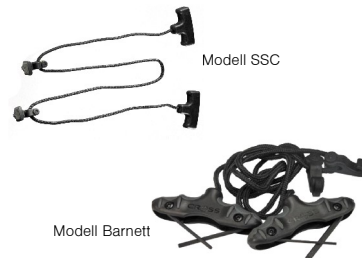

Armbrust Spannhilfe

Aufgrund dieser Zugseilsysteme benötigt man 50% weniger Kraftaufwand zum Spannen der Armbrust. Das Modell Barnett beinhaltet zusätzlich noch 4 Sechskantschlüssel in den Griffen.

Modelle / models

SSC (06) Barnett (14)

Cocking Harness

Rope/pulley harness reduces cocking effort by 50%. Compact and lightweight, this aid can be carried in your pocket. The model BARNETT also contains 4 hex keys (5/16, 3/16, 3 mil and 6 mil) for use on all Barnett models and most competitor models.

Bestell-Nr: 13 3 + _____

order number Modelle / model

Limb Saver SILENCER

2245

5-teiliges System für eine sehr gute Geräusch- und Schwingungsreduktion.

Modell / model

für Split Limbs

Farben / colors

schwarz / black (09) camo (55)

Bestell-Nr: 56 157 + _____

order number Farbe / color

Crossbow Lube

Geruchloses, wasserfestes Gleitmittel. Reduziert die Reibung und verlängert somit die Lebensdauer der Sehne.

Modell / type

Rail Snot - 1 oz.

Rail Lube

Patented multi-purpose lubricant with teflon® increases arrow velocity and string life.

Bestell-Nr: 75 311

order number

Sehnenwachs SEAL TITE

ca.
28 gr. / 1oz

Seal Tite: Auf Silikonbasis für Sehnen mit hoher Spannung. Fettet und erhöht die Haltbarkeit der Bogensehne. Einmal aufgetragen bleibt Seal-Tite bei jedem Wetter geschmeidig.

Bestell-Nr: 75 201

order number