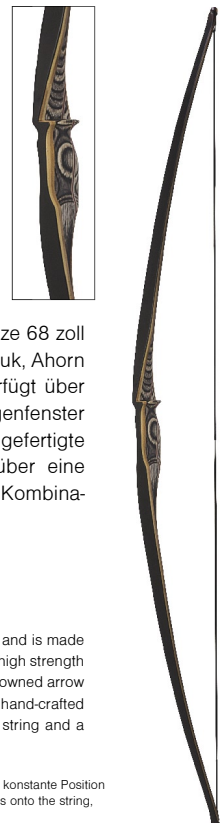

max. Auszugslänge / max. draw l.

28"

Das Modell EDGE misst von Spitze zu Spitze 68 Zoll und ist aus Diamond Wood, Bambus, Padouk, Ahorn und schwarzem Fiberglas gefertigt. Er verfügt über einen bequemen Griff mit gewölbten Bogenfenster für eine saubere Pfeilabgabe und handgefertigte verstärkte Spitzen. Das Modell verfügt über eine Dacron-Bogensehne und bietet eine gute Kombination aus Leistung und Schönheit.

The EDGE Long Bow measures 68 inches from tip to tip and is made from Diamond wood, Bamboo, Padouk, Hard maple and high strength black fiberglass finish. It features comfortable grip and crowned arrow shelf for an abbreviated clearance and beautifully hand-crafted reinforced tips. This model comes with an Dacron bow string and a good combination of high performance and beauty.

Es wird empfohlen auf die Sehne Nockpunkte aufzubringen, um die konstante Position des Pfeiles zu ermöglichen./ It is recommended to press nock points onto the string, fixing the position of the arrow.

Bestell-Nr: 10 665 68 +
order number lbs